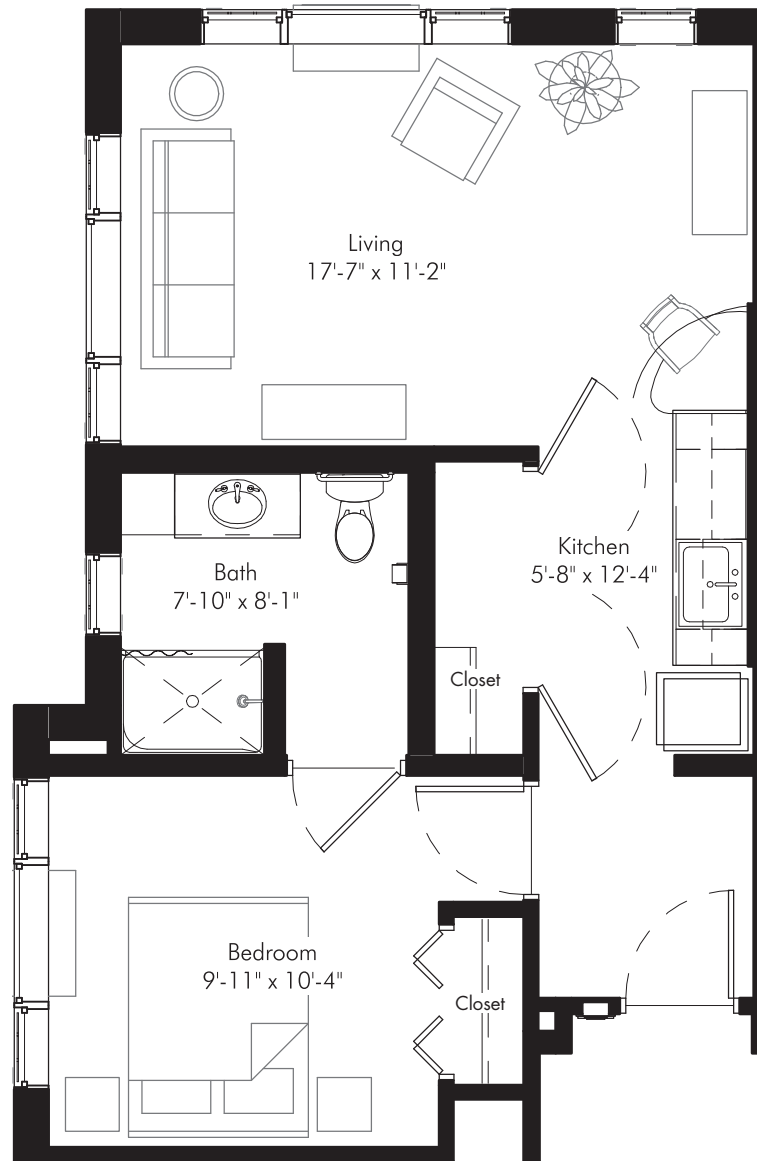

## St. Croix

415-455 Square Feet

Studio | One Bathroom

24 Apartments: #110, 112, 114, 115,  
116, 117, 118, 119, 120, 121, 122\*,  
123, 210, 212, 214, 215, 216, 217,  
218, 219, 220, 221, 222\*, 223

*\*Handicap Accessible Apartment*

## Mississippi

531 Square Feet

One Bedroom | One Bathroom

4 Apartments: #124, 125, 224, 225