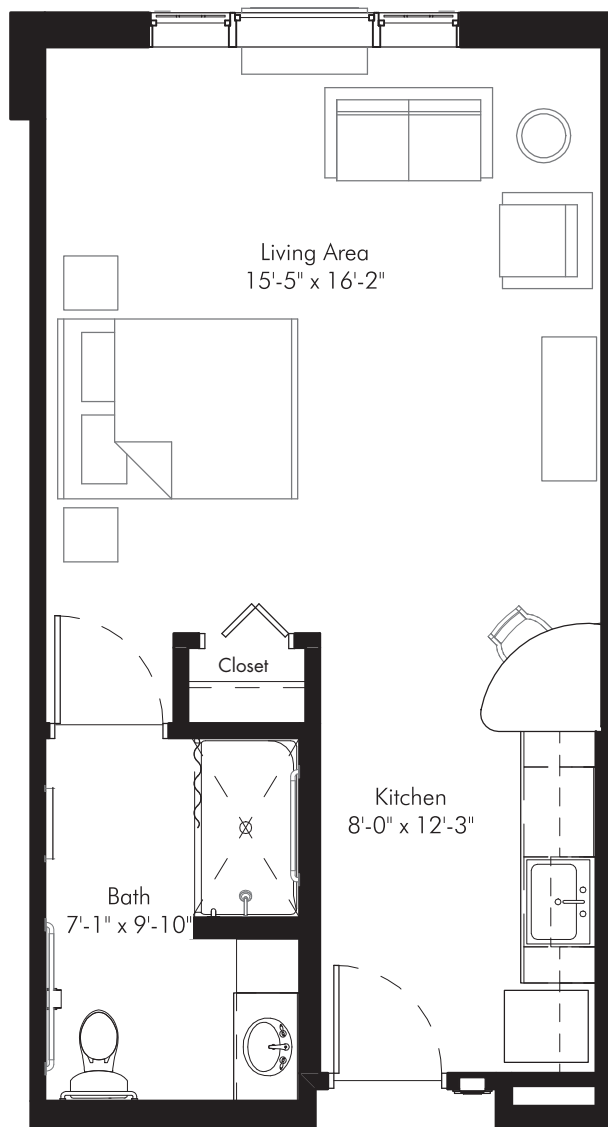

## St. Croix

415-455 Square Feet

Studio | One Bathroom

24 Apartments: #110, 112, 114, 115,  
116, 117, 118, 119, 120, 121, 122\*,  
123, 210, 212, 214, 215, 216, 217,  
218, 219, 220, 221, 222\*, 223

*\*Handicap Accessible Apartment*

## Mississippi

531 Square Feet

One Bedroom | One Bathroom

4 Apartments: #124, 125, 224, 225