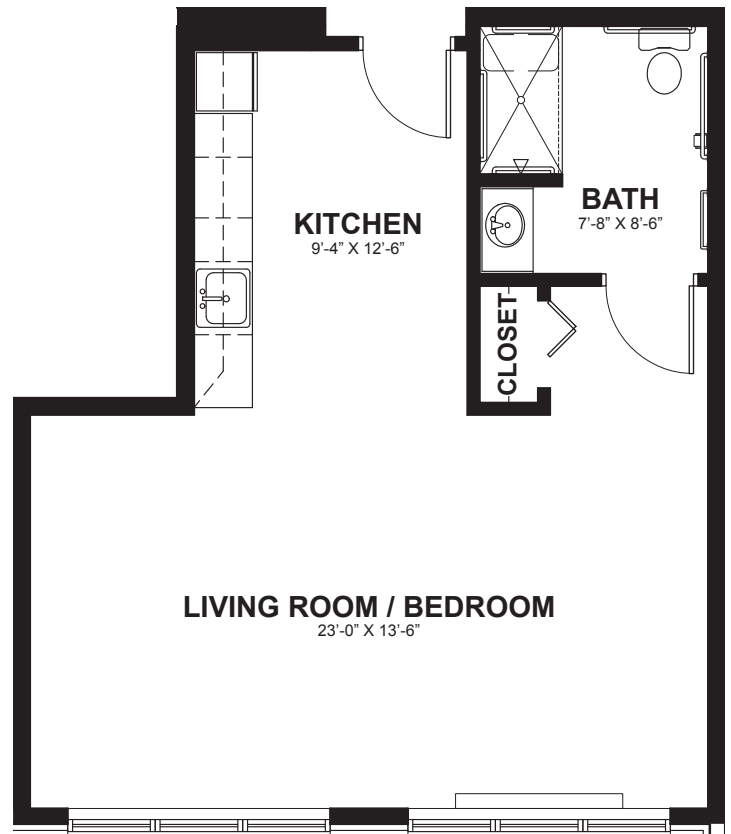

Zumbro

404-417 Square Feet

Studio | One Bathroom

28 Apartments: #150, 151, 152, 153, 154, 155, 156, 157, 158, 159, 160, 161, 162, 163, 250, 251, 252, 253, 254, 255, 256, 257, 258, 259, 260, 261, 262, 263

All Apartments are Handicap Accessible

Silver

558-616 Square Feet

Studio | One Bathroom

6 Apartments Total: # 164, 165, 166, 167, 168, 169

All Apartments are Handicap Accessible

**Actual dimensions may vary*